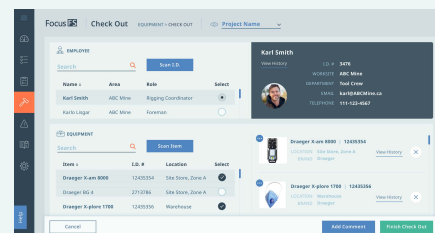

Digitizing and automating your operations signals that safety is a top priority for your organization.

Use your data to make better decisions

Focus FS gives you the tools you need to uncover insights that lead to positive impacts on safety and your bottom line.

Better security for tools and equipment

Enhance accountability with automated tool crib check-in/out, which reduces instances of lost or damaged equipment.

Save time and resources with asset verification

Use a scanner and tagging system to quickly scan for assets, cutting down on time spent confirming individual location.

Maximize uptime and availability for better operations

Ensure all your equipment is running at peak performance with enhanced preventative maintenance management.

Managing asset and equipment safety across worksites can often be complicated and frustrating. Completing inspections, scheduling maintenance, tracking individual items, and identifying risks is incredibly challenging if you rely on multiple systems or even paper forms.

Focus FS is an all-in-one safety management platform with powerful, configurable solutions. With Focus FS Asset Safety, you get mobile reporting, customizable dashboards, corrective actions and more flexible tools to help your organization achieve operational excellence.

Save time, save resources and create a safer, smarter worksite with Focus FS.

FOCUS FS PLATFORM

Asset Safety is a solution on the Focus FS cloud-based software platform. With integrated data and functionality, you get flexible solutions that perfectly fit the needs of your organization.

TEAM SAFETY

ASSET SAFETY

EMERGENCY RESPONSE