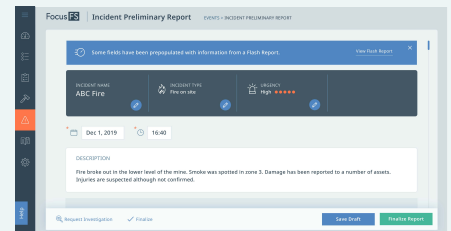

Streamline asset management and security

Schedule, conduct, and share inspections on a mobile device. Scan and account for assets in real time. Automate crib check-ins/outs.

Simplify training administration and certification tracking

User-friendly system to efficiently manage individual and team training, document certifications, and maintain compliance.

Always be prepared for the unexpected

Organize your emergency response efforts and ensure your team is trained and prepared to respond to any incident.

Ensure compliance and regulatory requirements are being met

Collect and analyze all the data and reports you need to share with any regulatory bodies you interact with.

Every second counts in an emergency. Quick decisions and swift actions are needed to ensure everyone returns safely.

The Focus FS Emergency Response solution allows key personnel to communicate in real time with instant alerts, interactive digital maps, and note and photo sharing. Oxygen levels and equipment checks can be easily tracked throughout a mission. Data is automatically collected and securely stored for post-incident investigations, reporting, and action management. Ensure personnel have the right training and certifications, and rescue equipment is ready for use.

Enable stronger decision-making and enhance critical responses with Focus FS.

FOCUS FS PLATFORM

Emergency Response is a solution on the Focus FS cloud-based software platform. With integrated data and functionality, you get flexible solutions that perfectly fit the needs of your organization.

TEAM SAFETY

ASSET SAFETY

EMERGENCY RESPONSE