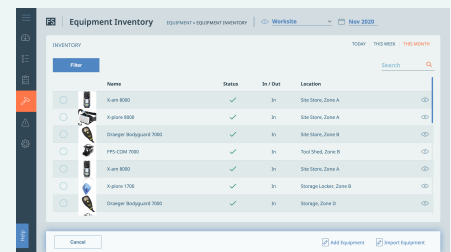

Streamline asset management and security

Schedule, conduct, and share inspections on a mobile device. Scan and account for assets in real time. Automate crib check-ins/outs.

Simplify training administration and certification tracking

User-friendly system to efficiently manage individual and team training, document certifications, and maintain compliance.

Always be prepared for the unexpected

Organize your emergency response efforts and ensure your team is trained and prepared to respond to any incident.

Ensure compliance and regulatory requirements are being met

Collect and analyze all the data and reports you need to share with any regulatory bodies you interact with.

Every second counts in an emergency. Quick decisions and swift actions are needed to ensure everyone returns safely.

The Focus FS Emergency Response solution allows key personnel to communicate in real time with instant alerts, interactive digital maps, and note and photo sharing. Oxygen levels and equipment checks can be easily tracked throughout a mission. Data is automatically collected and securely stored for post-incident investigations, reporting, and action management. Ensure personnel have the right training and certifications, and rescue equipment is ready for use.

Enable stronger decision-making and enhance critical responses with Focus FS.

FOCUS FS PLATFORM

Emergency Response is a solution on the Focus FS cloud-based software platform. With integrated data and functionality, you get flexible solutions that perfectly fit the needs of your organization.

TEAM SAFETY

ASSET SAFETY

EMERGENCY RESPONSE